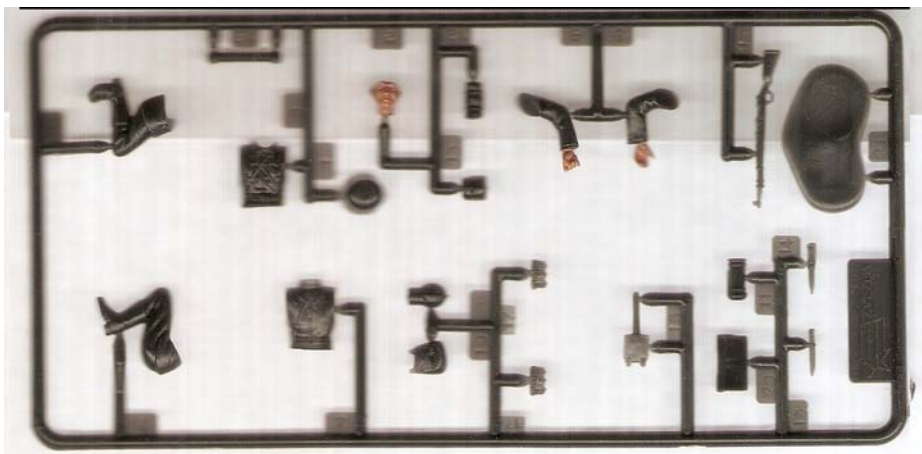

Наш адрес: РОССИЯ, 217018, Москва, А/Я 35, ЗВЕЗДА

Illustrations by Roberto Palacios

Machine Gunner Sprue

Assistant Gunner Sprue

Ammunition Carrier Sprue

The old Heller kit revived in Russia.

I usually start figures by cleaning off the mold separation lines with the mythical sharp hobby blade and an assortment of file shapes.