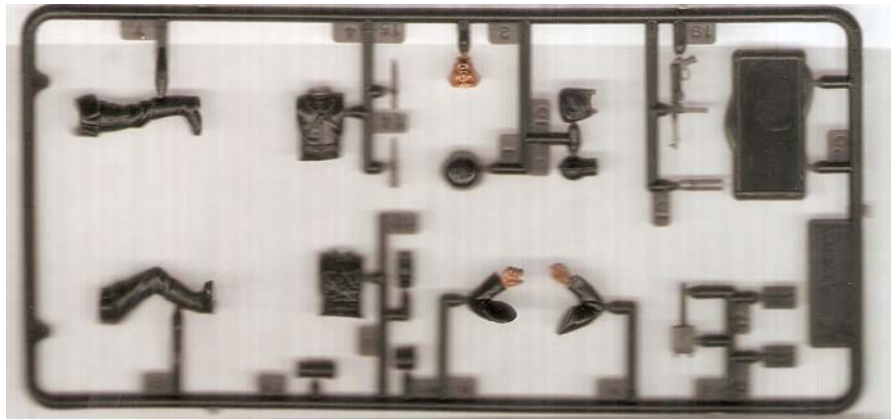

German Machine Gun Crew

Zvezda Kit 3511 1/35 Scale

by Al Glew

Photos and scans by the author unless otherwise credited

1/35 МАСШТАБ

Немецкие пехотники

СХЕМА СБОРКИ

ВОЕННО-ИСТОРИЧЕСКИЕ МИНИАТЮРЫ

Наш адрес: РОССИЯ, 217018, Москва, А/Я 35, ЗВЕЗДА

Illustrations by Roberto Palacios

Machine Gunner Sprue

Assistant Gunner Sprue

Ammunition Carrier Sprue

The old Heller kit revived in Russia.

I usually start figures by cleaning off the mold separation lines with the mythical sharp hobby blade and an assortment of file shapes.