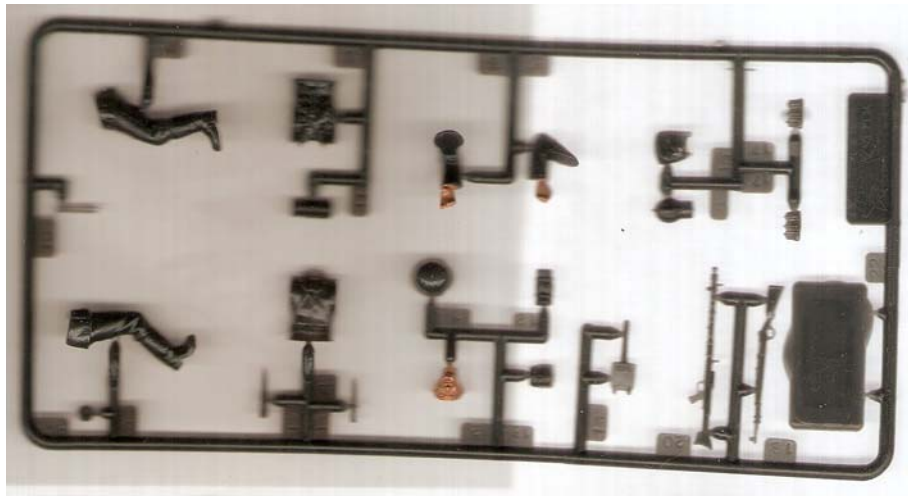

German Machine Gun Crew

Zvezda Kit 3511 1/35 Scale

by Al Glew

Photos and scans by the author unless otherwise credited

1/35 МАСШТАБ

Немецкие пехотники

СХЕМА СБОРКИ

ВОЕННО-ИСТОРИЧЕСКИЕ МИНИАТЮРЫ

Наш адрес: РОССИЯ, 217018, Москва, А/Я 35, ЗВЕЗДА

Illustrations by Roberto Palacios

Machine Gunner Sprue

Assistant Gunner Sprue

Ammunition Carrier Sprue

The old Heller kit revived in Russia.

I usually start figures by cleaning off the mold separation lines with the mythical sharp hobby blade and an assortment of file shapes.