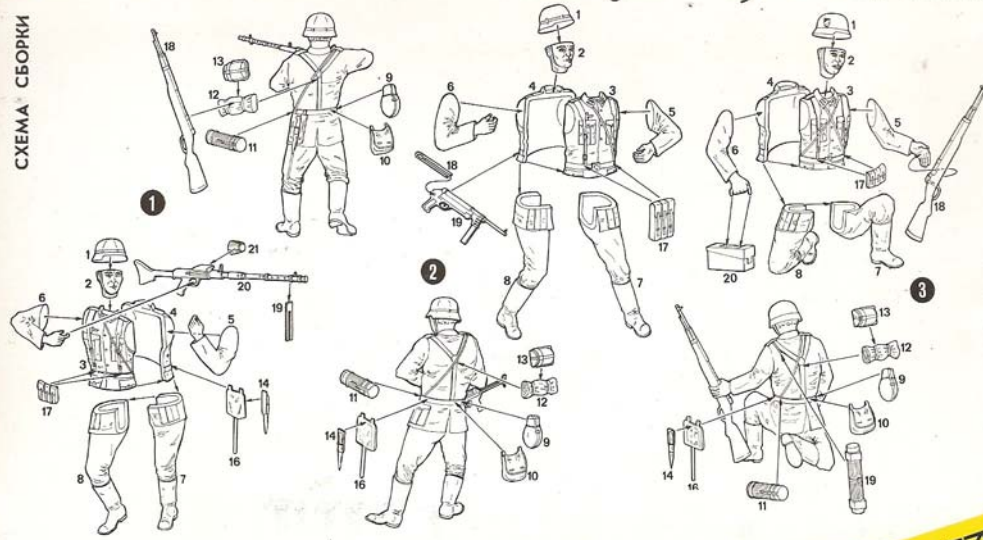

German Machine Gun Crew

Zvezda Kit 3511 1/35 Scale

by Al Glew

Photos and scans by the author unless otherwise credited

1/35 МАСШТАБ

Немецкие пехотники

СХЕМА СБОРКИ

ВОЕННО-ИСТОРИЧЕСКИЕ МИНИАТЮРЫ

Наш адрес: РОССИЯ, 217018, Москва, А/Я 35, ЗВЕЗДА

Illustrations by Roberto Palacios

Machine Gunner Sprue

Assistant Gunner Sprue

Ammunition Carrier Sprue

The old Heller kit revived in Russia.

I usually start figures by cleaning off the mold separation lines with the mythical sharp hobby blade and an assortment of file shapes.